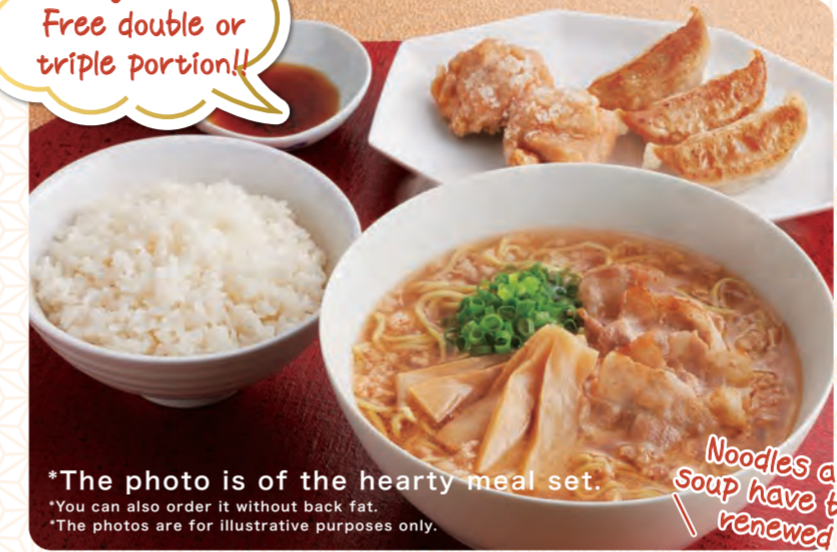

Local Chinese dishes

Extra green onion
Free double or triple portion!!

*The photo is of the hearty meal set.
*You can also order it without back fat.
*The photos are for illustrative purposes only.

Noodles and soup have been renewed

- **160** Soy sauce ramen with plenty of back fat (single item) ¥599 (¥658) Tax included
- **161** Comes with a hearty meal set ¥899 (¥988) Tax included
- **170** Comes with a mini fried rice and gyoza set ¥969 (¥1,065) Tax included