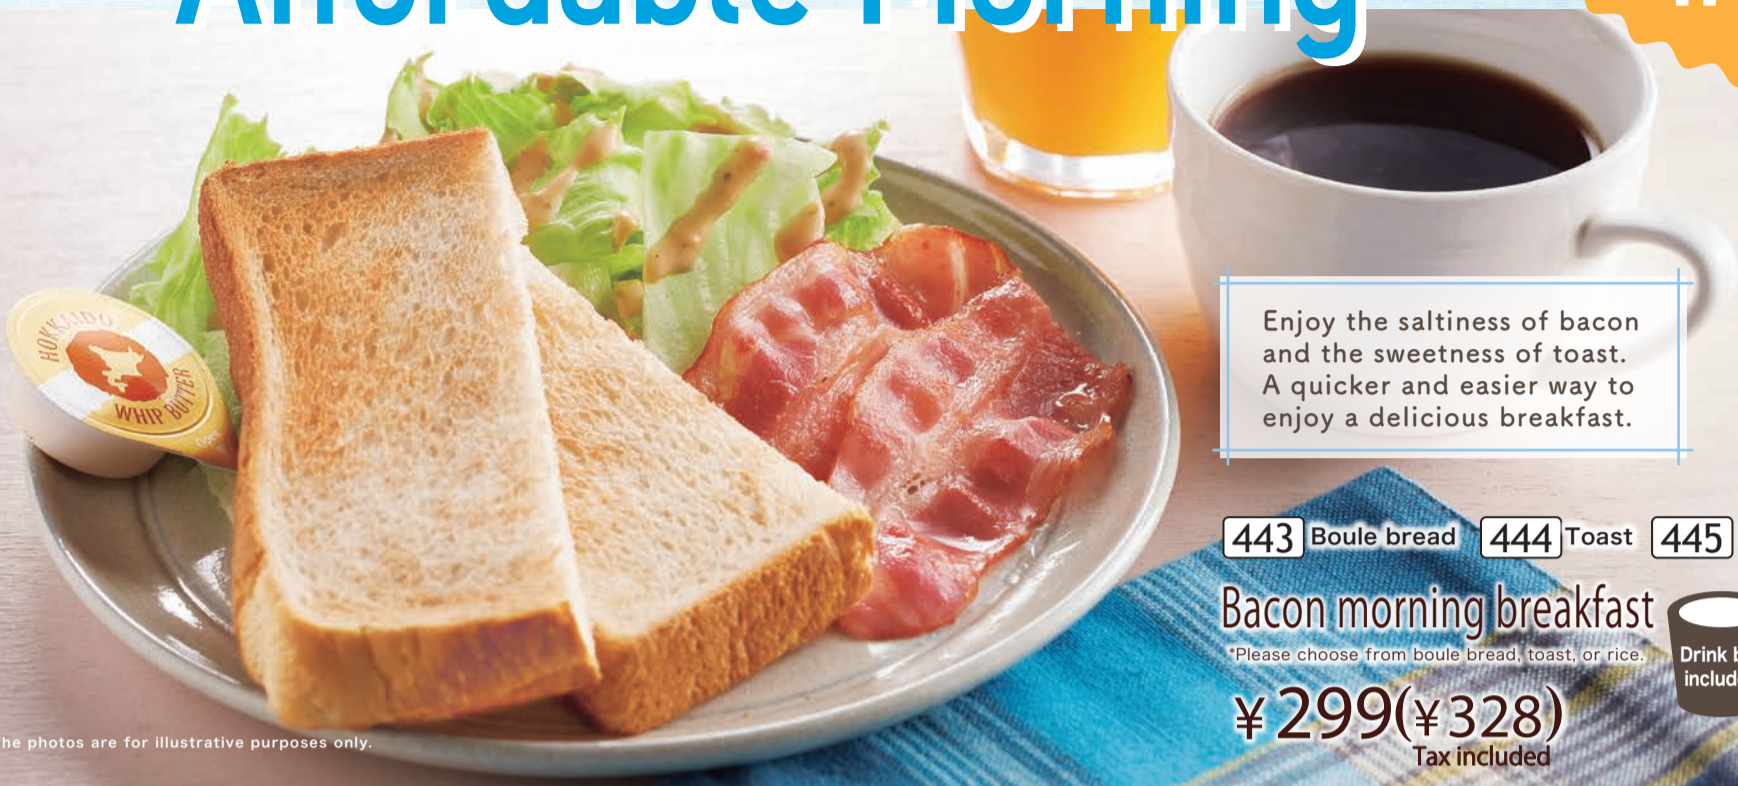

Only available from 5:00 a.m. to 10:00 a.m.!

Affordable Morning

Enjoy the saltiness of bacon and the sweetness of toast. A quicker and easier way to enjoy a delicious breakfast.

443 Boule bread 444 Toast 445 Rice

Bacon morning breakfast

*Please choose from boule bread, toast, or rice.

¥299(¥328)
Tax included

Drink bar included

*The photos are for illustrative purposes only.

Drink bar included

Order 24 hours a day!