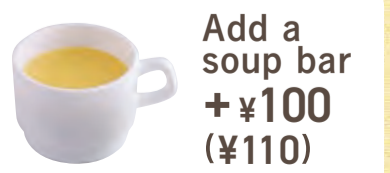

459 Fried egg breakfast
¥439(¥482)
Tax included

Drink bar included

458 Fried egg and natto (fermented soybean) breakfast
¥469(¥515)
Tax included

Drink bar included

Enjoy the delicious taste that will wake up your body!

*The photos are for illustrative purposes only.

Add one more item to your usual breakfast!

671 Natto (fermented soybean)
¥99 (¥108)
Tax included

630 Kimchi
¥99 (¥108)
Tax included

604 Raw egg
¥99 (¥108)
Tax included

637 Fried egg
¥139 (¥152)
Tax included

638 Whipped cream and sweet bean paste
¥99 (¥108)
Tax included

645 Set corn soup
¥299 (¥328)
Tax included
Only for customers ordering a single item of 299 yen (328 yen including tax) or more.