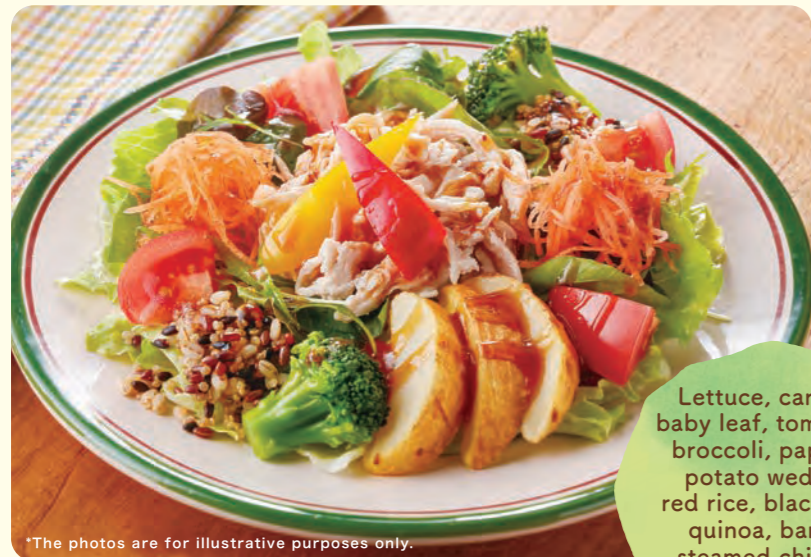

GRAND MENU

Restaurant **Joyfull**

Add color and nutrition to your meal.

Salads

Salad

Enjoy fresh vegetables with our special dressing. A healthy and delightful dish.

271 Sesame salad with potherb mustard and grilled pork shabu-shabu ¥469(¥515)
Tax included