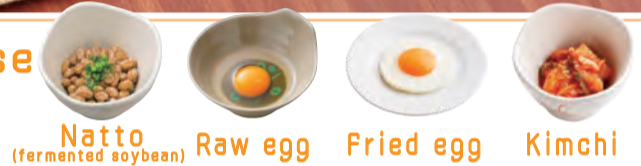

Order 24 hours a day!

Satisfaction Morning

A heart-stirring, rich taste. It's packed with ingredients that are good for your body.

457 Pork miso soup set meal

¥539(¥592)
Tax included

Drink bar included

*The photos are for illustrative purposes only.

Choose one item!!

Natto (fermented soybean) Raw egg Fried egg Kimchi

Alcohol
Salad·Appetizer

Balanced
recipe

Breakfast

Light meal

454 Egg porridge breakfast
¥339(¥372 Tax included)

Drink bar included